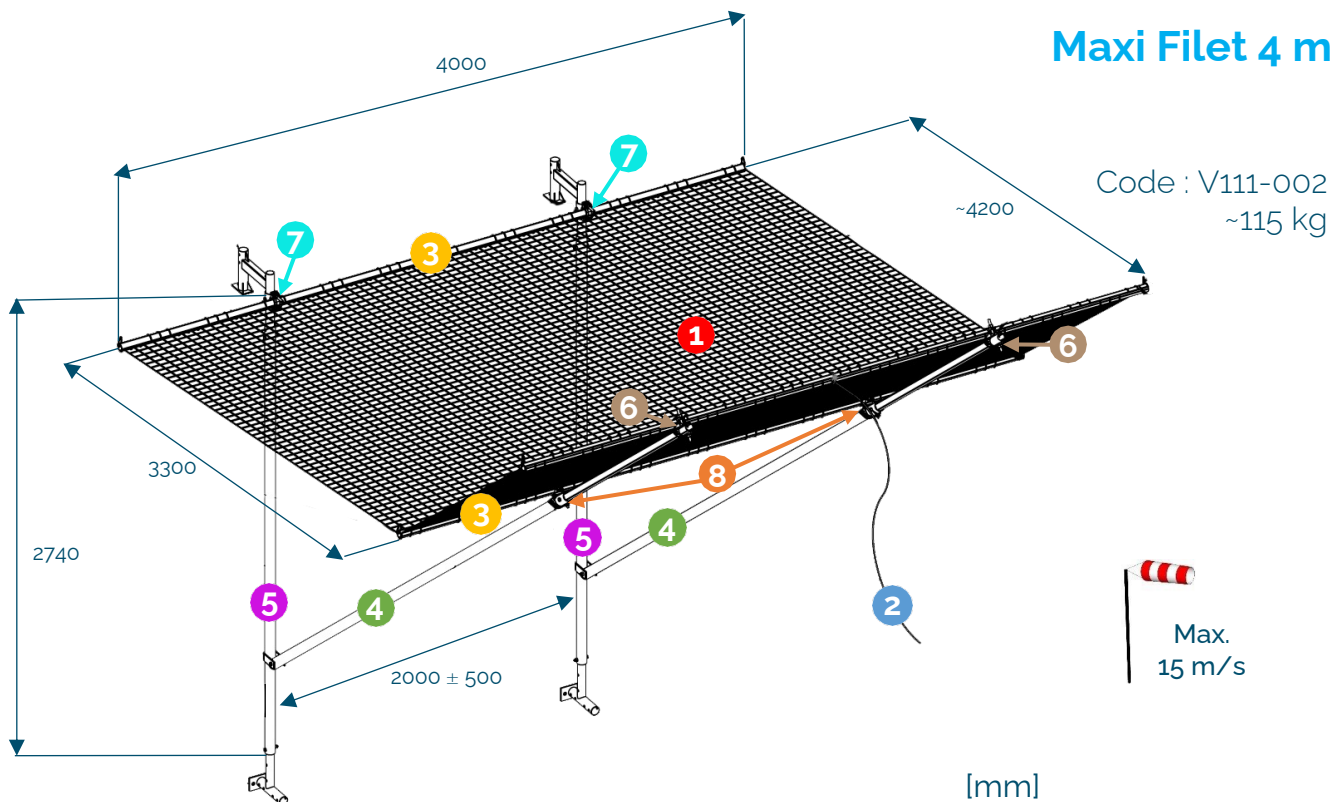

Maxi Filet 4 m

Composants

<b>1</b>	V111-005	Filet 4,74 x 4,74 m	1 pc	<b>5</b>	V111-008	Ensemble tubes ronds 2,75 m	2 pcs
<b>2</b>	V114-055	Corde de rétraction	1 pc	<b>6</b>	V113-024	Collier rond	2 pcs
<b>3</b>	V114-001	Tube horizontal 4 m	2 pcs	<b>7</b>	V113-023	Collier carré/rond	2 pcs
<b>4</b>	V111-012	Ensemble tubes 4,25 m	2 pcs	<b>8</b>	V111-020	Collier rond 48 x 60 mm	2 pcs